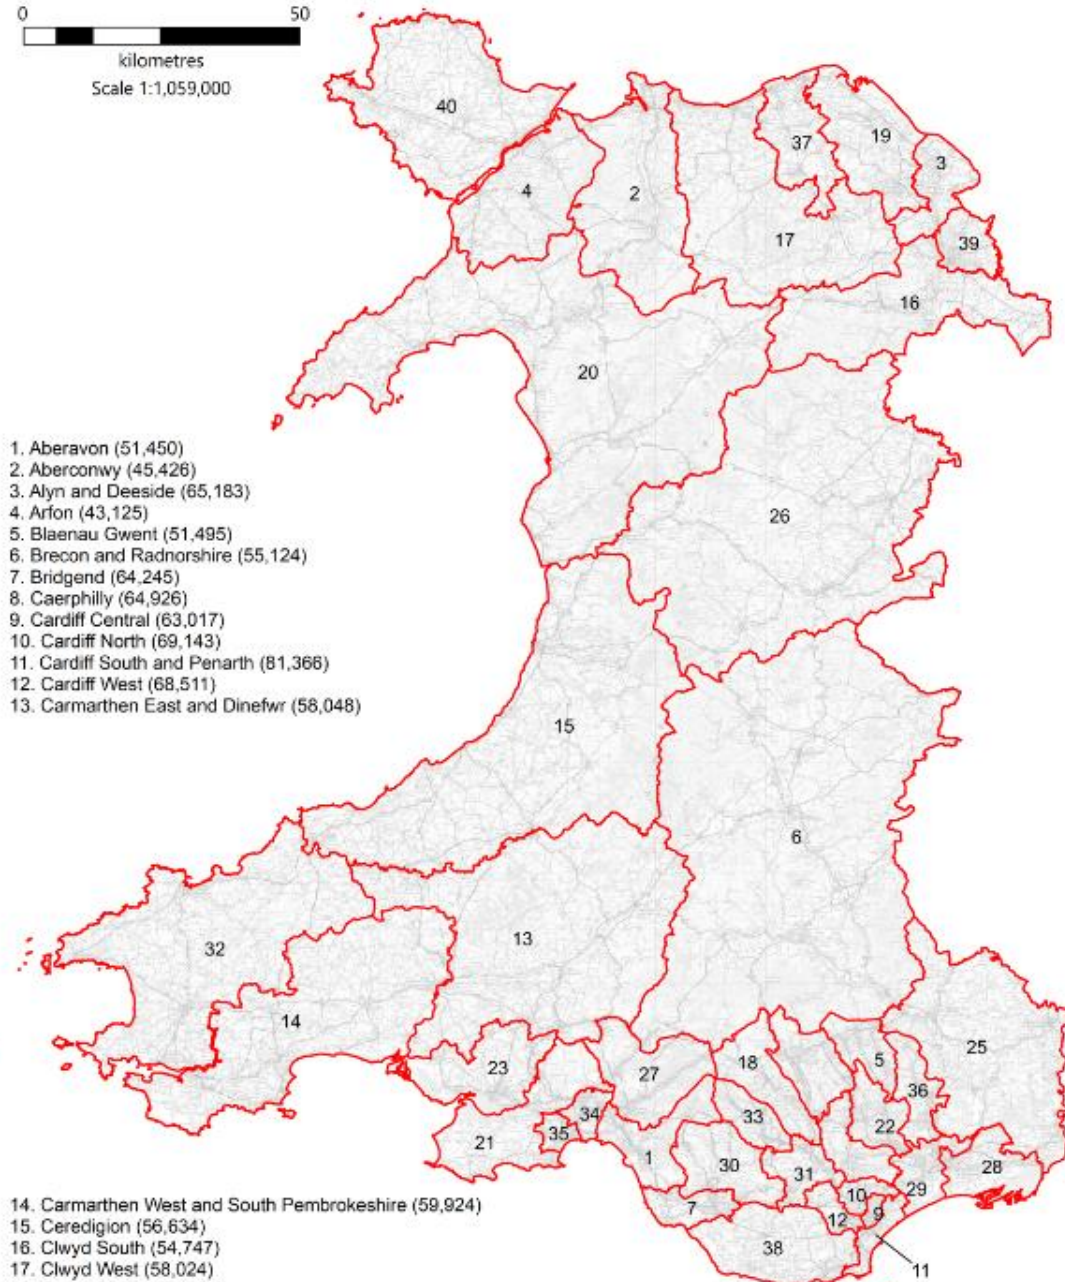

Existing Constituencies

- 1. Aberavon (51,450)
- 2. Aberconwy (45,426)
- 3. Alyn and Deeside (65,183)
- 4. Arfon (43,125)
- 5. Blaenau Gwent (51,495)
- 6. Brecon and Radnorshire (55,124)
- 7. Bridgend (64,245)
- 8. Caerphilly (64,926)
- 9. Cardiff Central (63,017)
- 10. Cardiff North (69,143)
- 11. Cardiff South and Penarth (81,366)
- 12. Cardiff West (68,511)
- 13. Carmarthen East and Dinefwr (58,048)

- 14. Carmarthen West and South Pembrokeshire (59,924)
- 15. Ceredigion (56,634)
- 16. Clwyd South (54,747)
- 17. Clwyd West (58,024)
- 18. Cynon Valley (51,461)
- 19. Delyn (55,604)
- 20. Dwyfor Meirionnydd (44,882)
- 21. Gower (62,763)
- 22. Islwyn (56,841)
- 23. Llanelli (62,196)
- 24. Merthyr Tydfil and Rhymney (57,883)
- 25. Monmouth (67,334)
- 26. Montgomeryshire (49,961)
- 27. Neath (57,032)
- 28. Newport East (60,936)

- 29. Newport West (68,748)
- 30. Ogmore (57,934)
- 31. Pontypridd (60,923)
- 32. Preseli Pembrokeshire (60,025)
- 33. Rhondda (50,471)
- 34. Swansea East (60,726)
- 35. Swansea West (59,419)
- 36. Torfaen (62,979)
- 37. Vale of Clwyd (56,307)
- 38. Vale of Glamorgan (77,204)
- 39. Wrexham (52,714)
- 40. Ynys Mon (52,610)